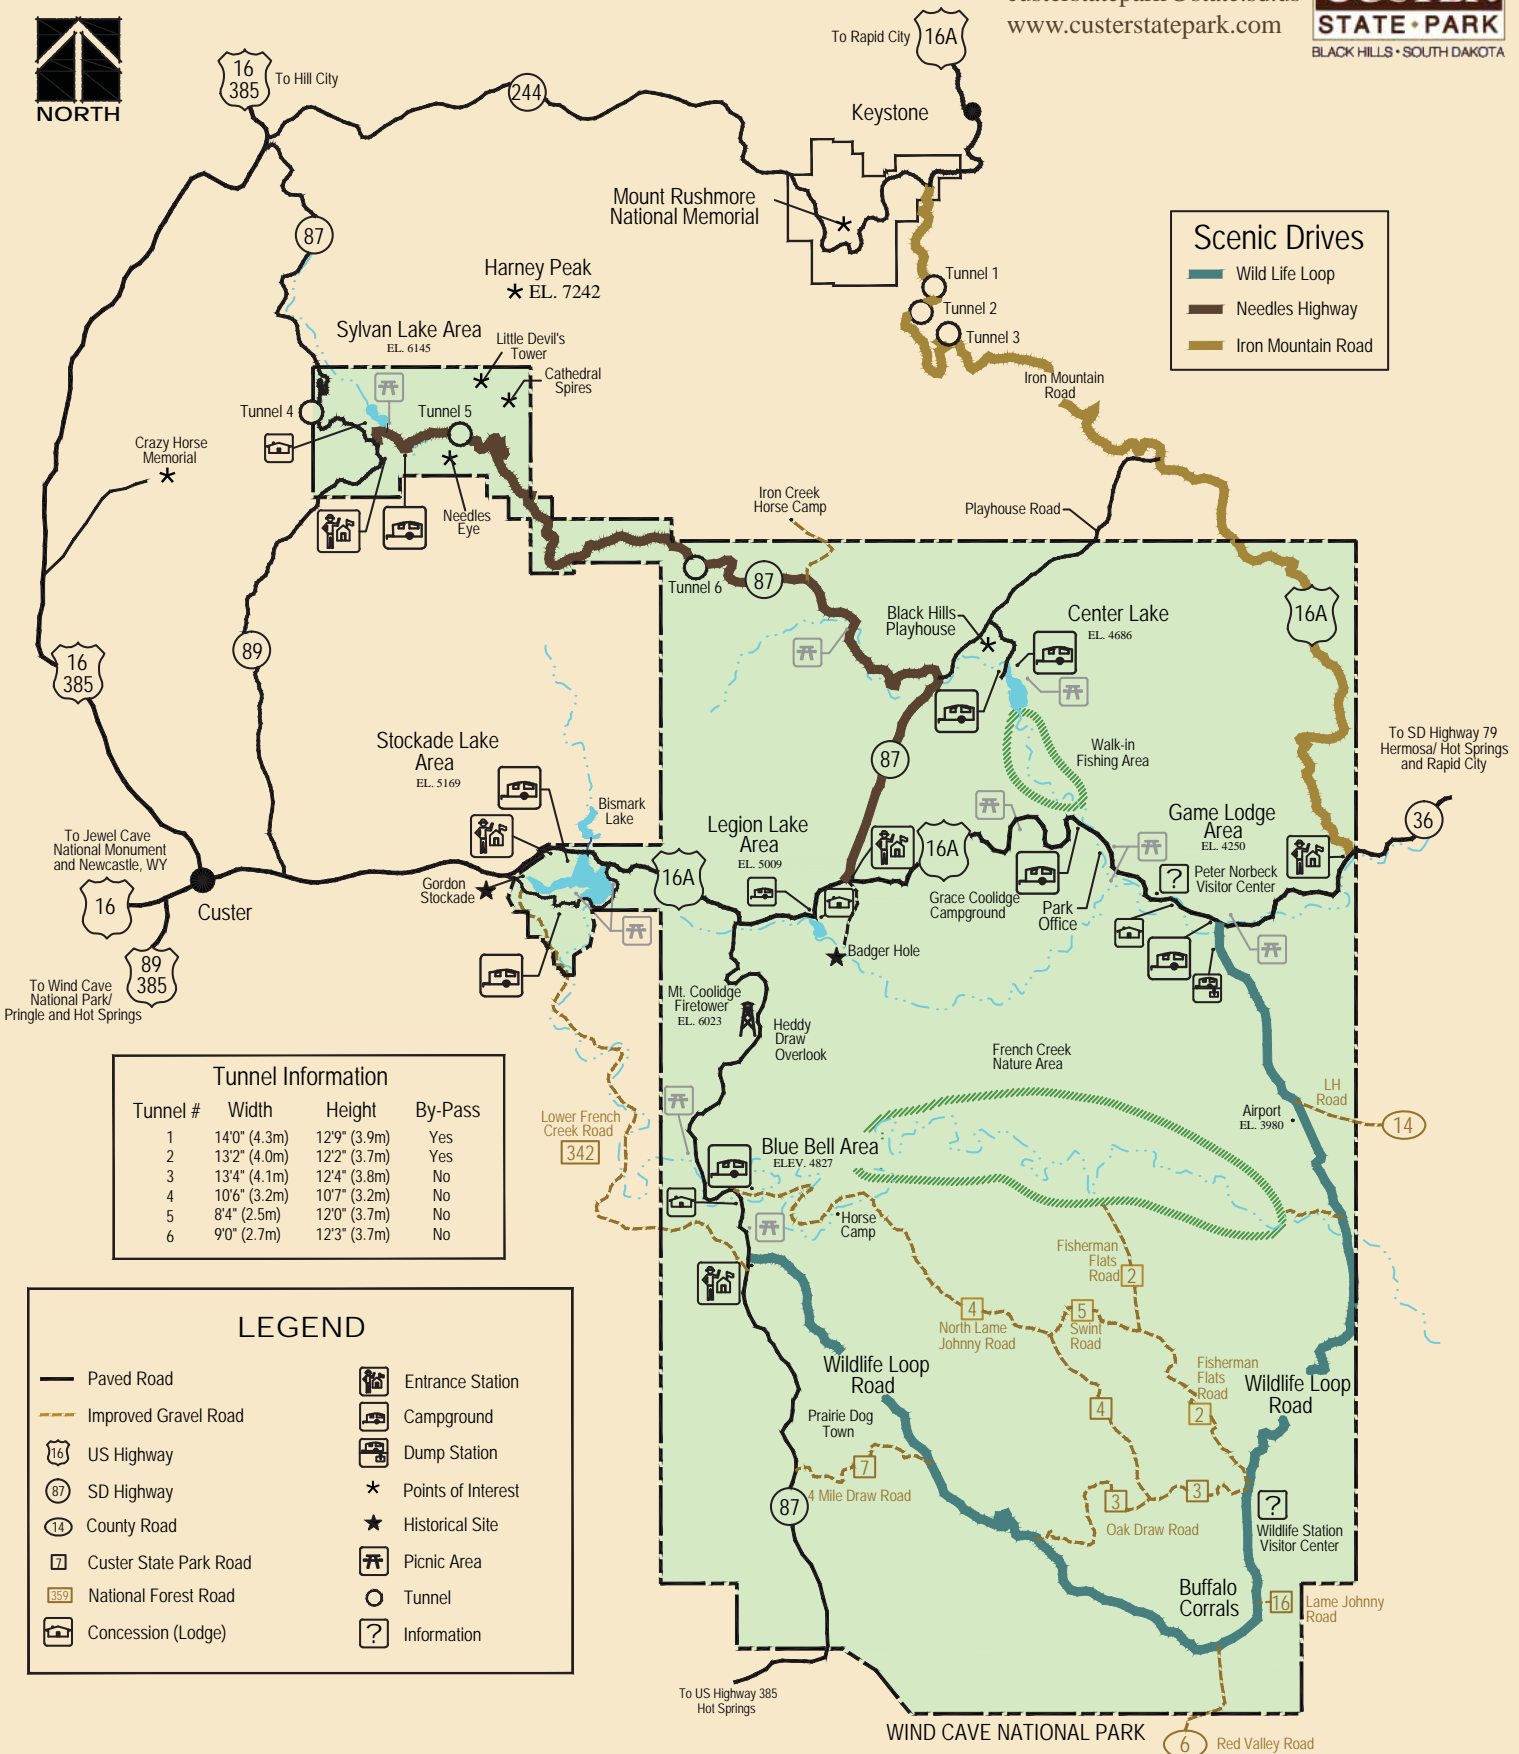

Explore Custer State Park

Custer State Park
 13329 US Highway 16A
 Custer, SD 57730
 605.255.4515
 custerstatepark@state.sd.us
 www.custerstatepark.com

Scenic Drives

- Wild Life Loop
- Needles Highway
- Iron Mountain Road

Tunnel Information			
Tunnel #	Width	Height	By-Pass
1	14'0" (4.3m)	12'9" (3.9m)	Yes
2	13'2" (4.0m)	12'2" (3.7m)	Yes
3	13'4" (4.1m)	12'4" (3.8m)	No
4	10'6" (3.2m)	10'7" (3.2m)	No
5	8'4" (2.5m)	12'0" (3.7m)	No
6	9'0" (2.7m)	12'3" (3.7m)	No

LEGEND
