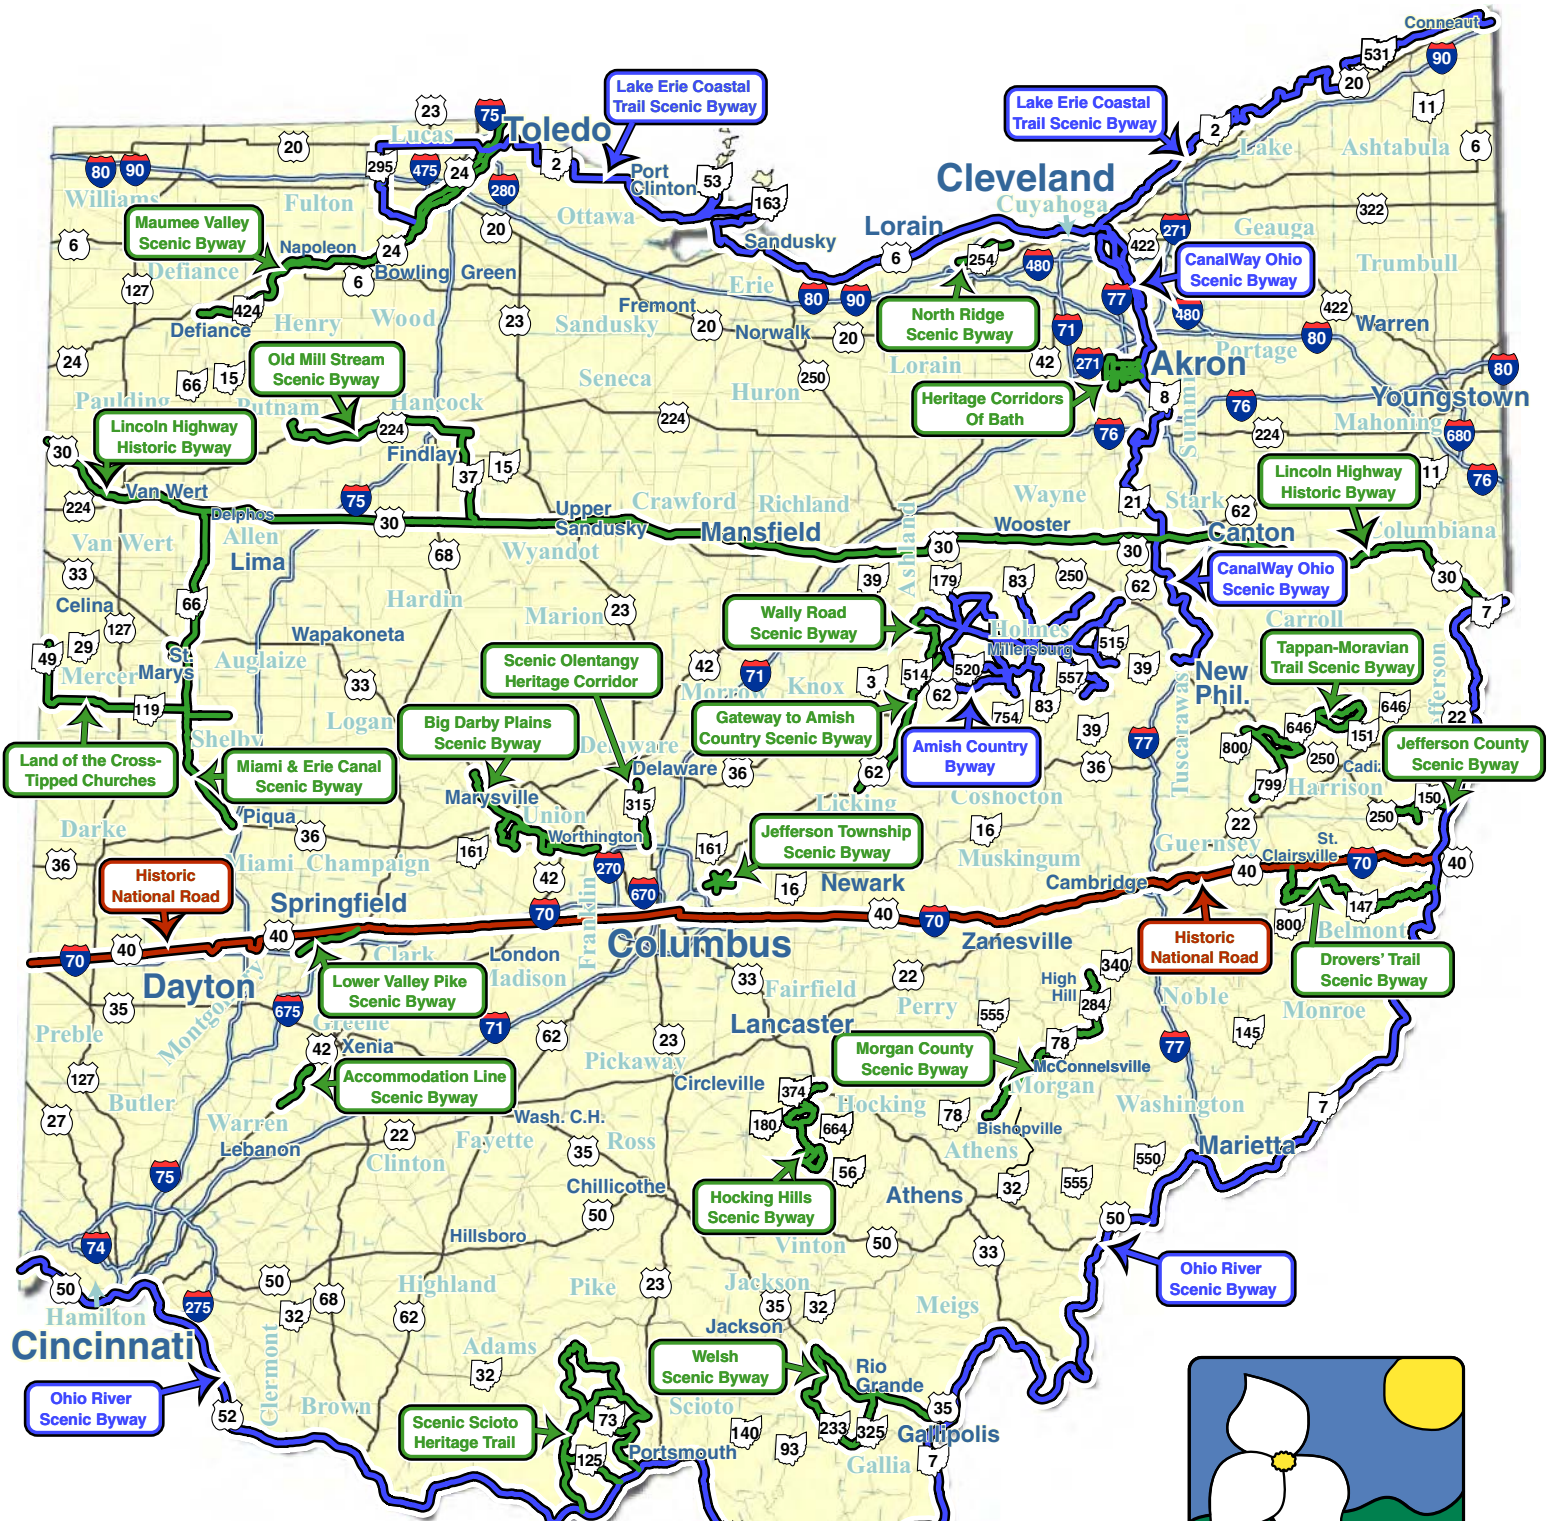

# Ohio's Designated Scenic Byways

**Legend**

- National Scenic Byway
- All-American Road
- State Scenic Byway